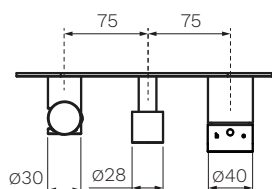

Colour & Finish — Chrome Polished, Matt Black (02), Brushed Nickel (41), Brushed Brass (46), Fucile (50)

Material — Brass, ABS Hand piece

W x D x H — 230 x 68 x 315mm

Operation — Tilt and Turn

Diverter — 3 Way (Also available as 2 Way Diverter HA2.04-D2E-A)

Spray Patterns — Single Function

Water Inlet — G1/2 Internal

Hose Length — 1.2m metal hose (Stretches to 1.5m)

Pressure Rating — Min. 150kPa - Max. 500kPa

Recessed Body — X2.04W-D3-A

WELS — 3 STAR 9.0L/min