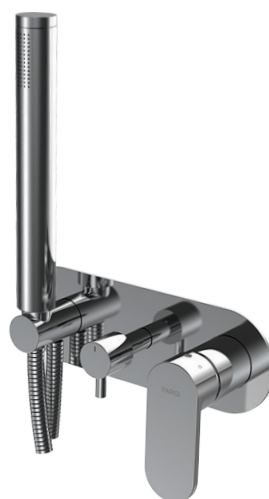

ABC II Wall Mixer with 3-Way Diverter and Hand Shower

Product Code: HA2.04-D3E-A.XX

(see colour codes below)

Polished Chrome

Matt Black

Brushed Nickel

Brushed Brass

Fucile

Colour & Finish — Chrome Polished, Matt Black (02), Brushed Nickel (41), Brushed Brass (46), Fucile (50)

Material — Brass, ABS Hand piece

W x D x H — 230 x 68 x 315mm

Operation — Tilt and Turn

Diverter — 3 Way (Also available as 2 Way Diverter HA2.04-D2E-A)

Spray Patterns — Single Function

Water Inlet — G1/2 Internal

Hose Length — 1.2m metal hose (Stretches to 1.5m)

Pressure Rating — Min. 150kPa - Max. 500kPa

Recessed Body — X2.04W-D3-A

WELS — 3 STAR 9.0L/min