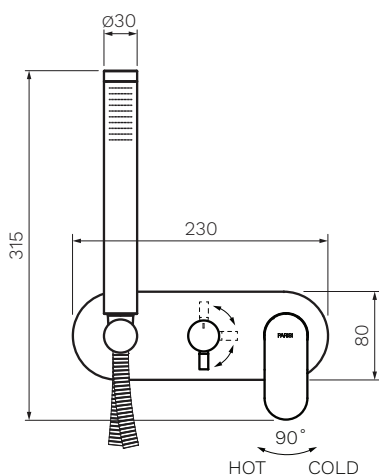

ABC II Wall Mixer with 3-Way Diverter and Hand Shower

Product Code: HA2.04-D3E-A.XX

(see colour codes below)

Polished Chrome

Matt Black

Brushed Nickel

Brushed Brass

Fucile

Colour & Finish — Chrome Polished, Matt Black (02), Brushed Nickel (41), Brushed Brass (46), Fucile (50)

Material — Brass, ABS Hand piece

W x D x H — 230 x 68 x 315mm

Operation — Tilt and Turn

Diverter — 3 Way (Also available as 2 Way Diverter HA2.04-D2E-A)

Spray Patterns — Single Function

Water Inlet — G1/2 Internal

Hose Length — 1.2m metal hose (Stretches to 1.5m)

Pressure Rating — Min. 150kPa - Max. 500kPa

Recessed Body — X2.04W-D3-A

WELS — 3 STAR 9.0L/min