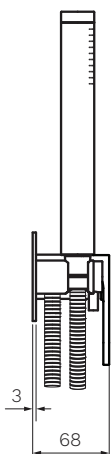

ABC II Wall Mixer with 3-Way Diverter and Hand Shower

Product Code: HA2.04-D3E-A.XX

(see colour codes below)

Polished Chrome

Matt Black

Brushed Nickel

Brushed Brass

Fucile

Colour & Finish — Chrome Polished, Matt Black (02), Brushed Nickel (41), Brushed Brass (46), Fucile (50)

Material — Brass, ABS Hand piece

W x D x H — 230 x 68 x 315mm

Operation — Tilt and Turn

Diverter — 3 Way (Also available as 2 Way Diverter HA2.04-D2E-A)

Spray Patterns — Single Function

Water Inlet — G1/2 Internal

Hose Length — 1.2m metal hose (Stretches to 1.5m)

Pressure Rating — Min. 150kPa - Max. 500kPa

Recessed Body — X2.04W-D3-A

WELS — 3 STAR 9.0L/min